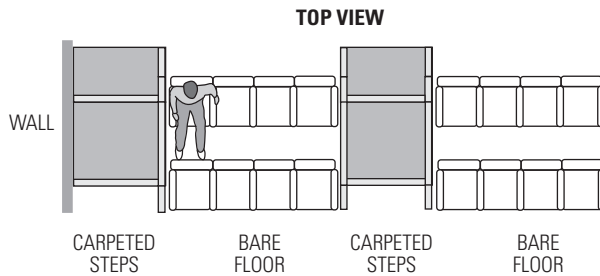

STAIRNOSE

STAIRNOSE
(LF600, LF1800 or LF5000)

Refer to individual specification sheets to select a step light product. Follow the instructions below to order appropriate quantities.

For quicker and easier installation, step light stairnoses are typically shipped in pre-cut, pre-assembled sections. Obtaining accurate cut lengths for the stairnoses, therefore, is crucial.

Stairways Adjacent to Wall

For stairways adjacent to a wall, the stairnose is typically installed with one end directly against the wall. The other end meets with the Wireway which provides a transition from carpet to bare floor while housing the Wire Harness that feeds power to each step.

To obtain the accurate length of the stairnose, measure the width of the step and subtract 2.5 inches for the width of the Wireway.

Stairways Between Seating Areas

For stairways between seating areas, Wireway is required on both sides of the step, even if power is fed from only one side, because both sides require a transition from carpet to bare floor.

To obtain the accurate length of the stairnose, measure the width of the step and subtract 5 inches (2.5 inches for each side for Wireway)

Power Feed

Finally, specify which side of the step is to be fed power from the Wire Harness (Except for unlighted LF5000 Delineated Stairnose).