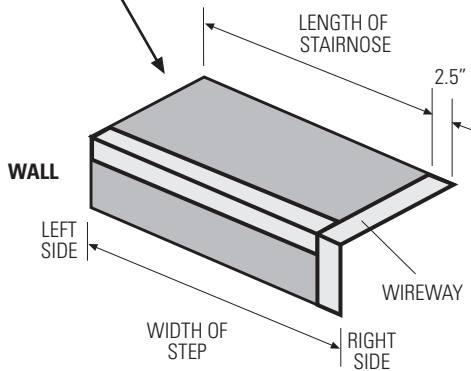

Stairways Adjacent to Wall

For stairways adjacent to a wall, the stairnose is typically installed with one end directly against the wall. The other end meets with the Wireway which provides a transition from carpet to bare floor while housing the Wire Harness that feeds power to each step.

To obtain the accurate length of the stairnose, measure the width of the step and subtract 2.5 inches for the width of the Wireway.

Stairways Between Seating Areas

For stairways between seating areas, Wireway is required on both sides of the step, even if power is fed from only one side, because both sides require a transition from carpet to bare floor.

To obtain the accurate length of the stairnose, measure the width of the step and subtract 5 inches (2.5 inches for each side for Wireway)

Power Feed

Finally, specify which side of the step is to be fed power from the Wire Harness (Except for unlighted LF5000 Delineated Stairnose).