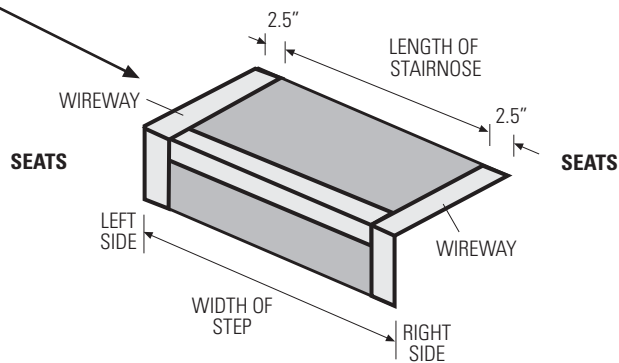

Stairways Adjacent to Wall

For stairways adjacent to a wall, the stairnose is typically installed with one end directly against the wall. The other end meets with the Wireway which provides a transition from carpet to bare floor while housing the Wire Harness that feeds power to each step.

To obtain the accurate length of the stairnose, measure the width of the step and subtract 2.5 inches for the width of the Wireway.

Stairways Between Seating Areas

For stairways between seating areas, Wireway is required on both sides of the step, even if power is fed from only one side, because both sides require a transition from carpet to bare floor.

To obtain the accurate length of the stairnose, measure the width of the step and subtract 5 inches (2.5 inches for each side for Wireway)

Power Feed

Finally, specify which side of the step is to be fed power from the Wire Harness (Except for unlighted LF5000 Delineated Stairnose).