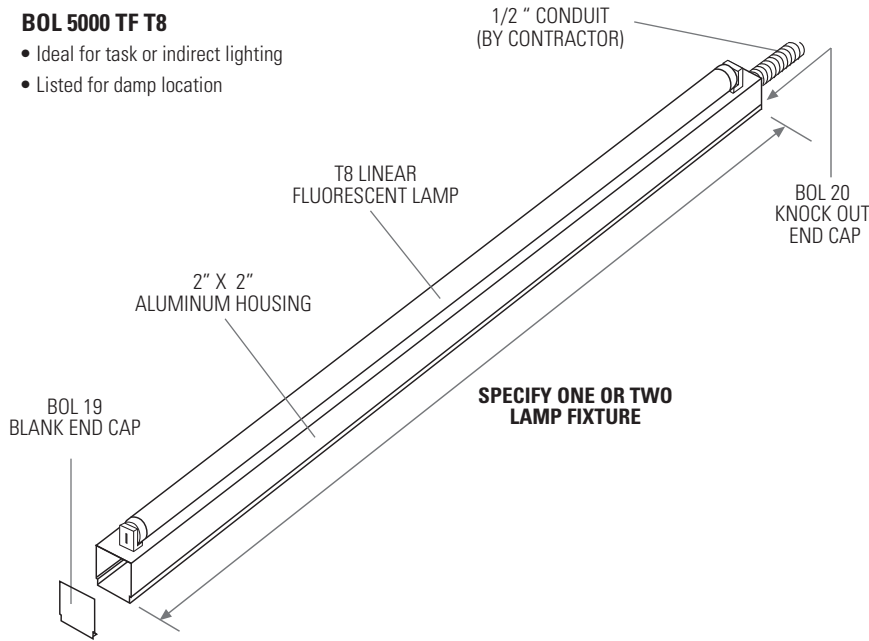

**BOL 5000 TF T8**

- Ideal for task or indirect lighting
- Listed for damp location

**END VIEW**

**LAMP SELECTION**

TYPE : T8 LINEAR FLUORESCENT

WATTS	LENGTH	RATED HRS.	LUMENS	COLOR TEMP.	CRI
17W	24"	20000-24000	910-1400	3000-6500	75-98
25W	36"	20000-24000	1550-2225	3000-6500	75-98
32W	48"	20000-24000	2000-3100	3000-6500	75-98

Refer to lamp manufacturers' catalog for full selection and details.  
**LAMPS NOT INCLUDED**

**QUICK REFERENCE INSTALLATION INSTRUCTIONS**

1. Remove cover piece, using flathead screwdriver to pry open.
2. Screw mount bottom piece directly onto secure surface.
3. Snap cover piece into bottom piece.
4. To continue run, align and mount bottom piece of next section, end to end, and make electrical connections. Snap in cover piece.
5. Attach end caps at beginning and end of run, sliding base plate into bottom piece and securing with screw.
6. Connect lead wires at beginning of run to power source and ground. Do not power until installation complete.
7. Insert lamps.