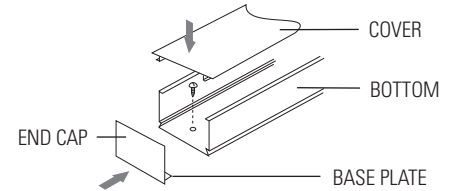

**BOL 5000 TF T8**

- Ideal for task or indirect lighting
- Listed for damp location

**END VIEW**

**LAMP SELECTION**

TYPE : T8 LINEAR FLUORESCENT

WATTS	LENGTH	RATED HRS.	LUMENS	COLOR TEMP.	CRI
17W	24"	20000-24000	910-1400	3000-6500	75-98
25W	36"	20000-24000	1550-2225	3000-6500	75-98
32W	48"	20000-24000	2000-3100	3000-6500	75-98

Refer to lamp manufacturers' catalog for full selection and details.  
**LAMPS NOT INCLUDED**

**QUICK REFERENCE INSTALLATION INSTRUCTIONS**

1. Remove cover piece, using flathead screwdriver to pry open.
2. Screw mount bottom piece directly onto secure surface.
3. Snap cover piece into bottom piece.
4. To continue run, align and mount bottom piece of next section, end to end, and make electrical connections. Snap in cover piece.
5. Attach end caps at beginning and end of run, sliding base plate into bottom piece and securing with screw.
6. Connect lead wires at beginning of run to power source and ground. Do not power until installation complete.
7. Insert lamps.