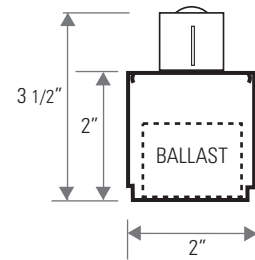

**BOL 5000 TF T8**

- Ideal for task or indirect lighting
- Listed for damp location

**END VIEW**

**LAMP SELECTION**

TYPE : T8 LINEAR FLUORESCENT

WATTS	LENGTH	RATED HRS.	LUMENS	COLOR TEMP.	CRI
17W	24"	20000-24000	910-1400	3000-6500	75-98
25W	36"	20000-24000	1550-2225	3000-6500	75-98
32W	48"	20000-24000	2000-3100	3000-6500	75-98

Refer to lamp manufacturers' catalog for full selection and details.  
**LAMPS NOT INCLUDED**

**QUICK REFERENCE INSTALLATION INSTRUCTIONS**

1. Remove cover piece, using flathead screwdriver to pry open.
2. Screw mount bottom piece directly onto secure surface.
3. Snap cover piece into bottom piece.
4. To continue run, align and mount bottom piece of next section, end to end, and make electrical connections. Snap in cover piece.
5. Attach end caps at beginning and end of run, sliding base plate into bottom piece and securing with screw.
6. Connect lead wires at beginning of run to power source and ground. Do not power until installation complete.
7. Insert lamps.