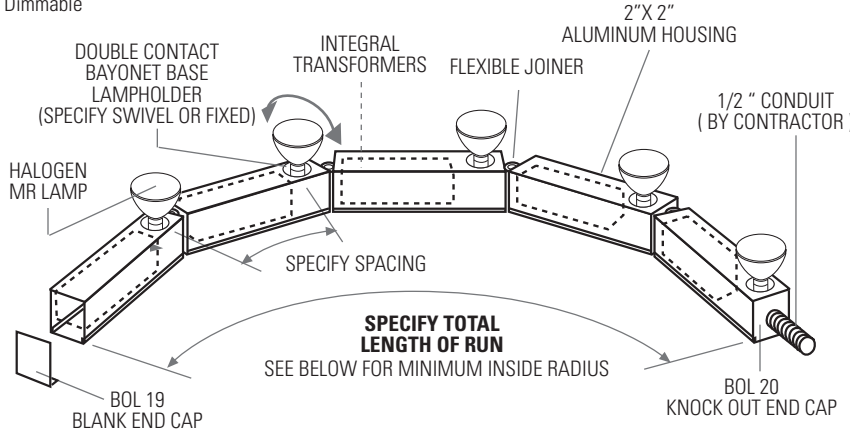

BOL 6000 QHX

- Ideal for wall wash or task lighting in curved spaces
- Uses high-performance ALR lamps for precise effect
- Also uses MR lamps (Refer to CL 119-A)
- Twist & lock DC bayonet base for safe lamping in lamp-down applications
- Listed for damp location
- Dimmable

LAMPS NOT INCLUDED

QUICK REFERENCE INSTALLATION INSTRUCTIONS

1. Remove cover piece from module, by removing screws and using flathead screwdriver to pry open.
2. Screw mount bottom piece directly onto secure surface.
3. Snap cover piece into bottom piece and replace screws.
4. To continue run, attach and mount next module and make electrical connections.
5. Attach end caps at beginning and end of run, sliding base plate into bottom piece and securing with screw.
6. Connect lead wires at beginning of run to power source and ground. Do not power until installation complete.
7. Insert lamps.

SPECIFICATIONS

PRODUCT CODE	LAMPHOLDER		VOLTS	LAMP TYPE	LAMP SPACING & RADIUS		TRANSFORMER		FINISH	
	S	F			6" o.c.	12" o.c.	I	R	NAL	SAT
BOL 6000 QHX	S	Swivel	12V	ALR-37 ALR-56	6" o.c. 6" on center (13" minimum inside radius)	12" o.c. 12" on center (28" minimum inside radius)	I	Integral	NAL	Natural aluminum
	F	Fixed		Or specify MR lamp (Refer to CL 119-A)	Specify other		Remote (Consult factory)	SAT		Anodized satin
										Or specify other