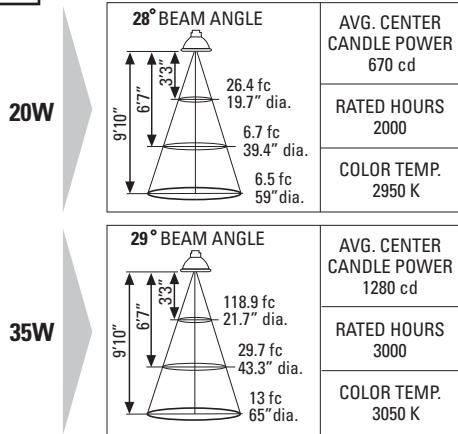

MR 11

STANDARD LAMP