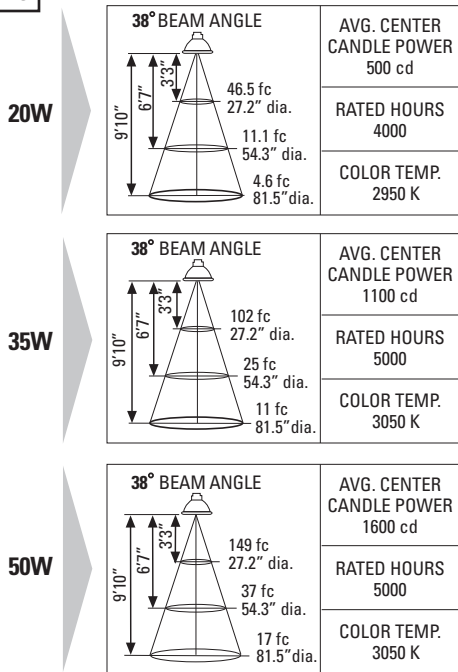

RECOMMENDED LAMPS
 TYPE : ALR LAMP
 BASE : DC BAYONET BASE (B15d)
 BRAND : PHILIPS

CODE	WATTS	BEAM ANGLE	AVG. CENTER CANDLE POWER	RATED HRS.	COLOR TEMP.
ALR-37	20 W	6°	7000 cd	4000	3000 K
		18°	1000 cd	4000	3000 K
		32°	400 cd	4000	3000 K
ALR-56	50 W	10°	13000 cd	4000	3000 K
		25°	1900 cd	4000	3000 K

SPECIFICATIONS

PRODUCT CODE	LAMPHOLDER		VOLTS	LAMP TYPE	LAMP SPACING & RADIUS		TRANSFORMER		FINISH	
	S	F			6" o.c.	12" o.c.	I	R	NAL	SAT
BOL 6000 QHX	S	Swivel	12V	ALR-37 ALR-56	6" o.c. 6" on center (13" minimum inside radius)	12" o.c. 12" on center (28" minimum inside radius)	I	Integral	NAL	Natural aluminum
	F	Fixed		Or specify MR lamp (Refer to CL 119-A)	Specify other		Remote (Consult factory)	SAT		Anodized satin
										Or specify other

EXAMPLE

BOL 6000 QHX	S	12V	ALR-37	6" o.c.	I	NAL
--------------	---	-----	--------	---------	---	-----

FILL OUT BELOW FOR SUBMITTAL

BOL 6000 QHX		12V				
--------------	--	-----	--	--	--	--

PROJECT NAME	SPECIFIER
FIXTURE SCHED. TYPE	CONTRACTOR
QUANTITY	DISTRIBUTOR
LENGTHS	REPRESENTATIVE

MR 16

STANDARD LAMP

OPTIONAL LAMPS

FILL OUT BELOW

TYPE	WATTS	BEAM ANGLE
(e.g.) MR 11	20 W	28°

PROJECT NAME	CONTRACTOR
FIXTURE SCHED. TYPE	DISTRIBUTOR
SPECIFIER	REPRESENTATIVE

visit us at :
www.celestiallighting.com
e-mail :
info@celestiallighting.com