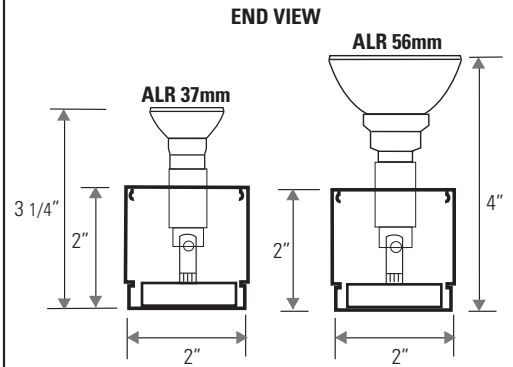

LAMPS NOT INCLUDED

QUICK REFERENCE INSTALLATION INSTRUCTIONS

1. Remove cover piece from module, by removing screws and using flathead screwdriver to pry open.
2. Screw mount bottom piece directly onto secure surface.
3. Snap cover piece into bottom piece and replace screws.
4. To continue run, attach and mount next module and make electrical connections.
5. Attach end caps at beginning and end of run, sliding base plate into bottom piece and securing with screw.
6. Connect lead wires at beginning of run to power source and ground. Do not power until installation complete.
7. Insert lamps.

SPECIFICATIONS

PRODUCT CODE	LAMPHOLDER		VOLTS	LAMP TYPE	LAMP SPACING & RADIUS		TRANSFORMER		FINISH	
	S	F			6" o.c.	12" o.c.	I	R	NAL	SAT
BOL 6000 QHX	S	Swivel	12V	ALR-37 ALR-56	6" o.c. 6" on center (13" minimum inside radius)	12" o.c. 12" on center (28" minimum inside radius)	I	Integral	NAL	Natural aluminum
	F	Fixed		Or specify MR lamp (Refer to CL 119-A)	Specify other		Remote (Consult factory)	SAT		Anodized satin
										Or specify other

EXAMPLE

BOL 6000 QHX	S	12V	ALR-37	6" o.c.	I	NAL
--------------	---	-----	--------	---------	---	-----

FILL OUT BELOW FOR SUBMITTAL

BOL 6000 QHX		12V				
--------------	--	-----	--	--	--	--

PROJECT NAME	SPECIFIER
FIXTURE SCHED. TYPE	CONTRACTOR
QUANTITY	DISTRIBUTOR
LENGTHS	REPRESENTATIVE