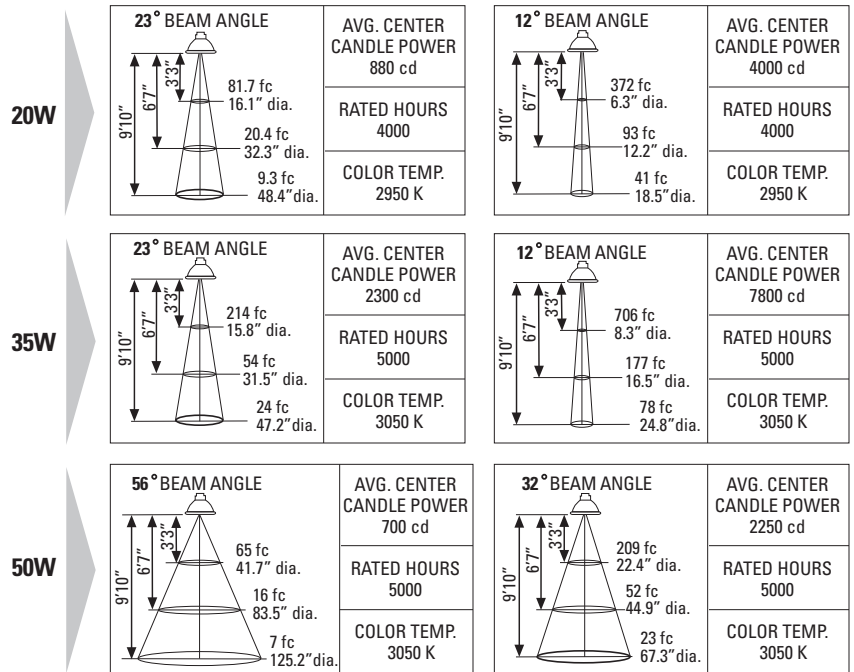

MR 16

STANDARD LAMP

OPTIONAL LAMPS

FILL OUT BELOW

TYPE	WATTS	BEAM ANGLE
(e.g.) MR 11	20 W	28°

PROJECT NAME	CONTRACTOR
FIXTURE SCHED. TYPE	DISTRIBUTOR
SPECIFIER	REPRESENTATIVE

visit us at :
www.celestiallighting.com
e-mail :
info@celestiallighting.com