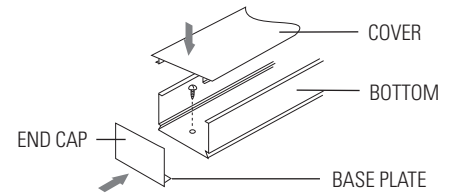

LAMPS NOT INCLUDED

QUICK REFERENCE INSTALLATION INSTRUCTIONS

1. Remove cover piece from module, by removing screws and using flathead screwdriver to pry open.
2. Screw mount bottom piece directly onto secure surface.
3. Snap cover piece into bottom piece and replace screws.
4. To continue run, attach and mount next module and make electrical connections.
5. Attach end caps at beginning and end of run, sliding base plate into bottom piece and securing with screw.
6. Connect lead wires at beginning of run to power source and ground. Do not power until installation complete.
7. Insert lamps.