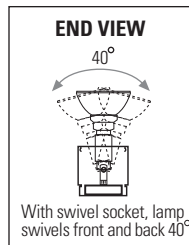

QUICK REFERENCE INSTALLATION INSTRUCTIONS

1. Remove cover piece from module, by removing screws and using flathead screwdriver to pry open.
2. Screw mount bottom piece directly onto secure surface.
3. Snap cover piece into bottom piece and replace screws.
4. To continue run, attach and mount next module and make electrical connections.
5. Attach end caps at beginning and end of run, sliding base plate into bottom piece and securing with screw.
6. Connect lead wires at beginning of run to power source and ground. Do not power until installation complete.
7. Insert lamps.