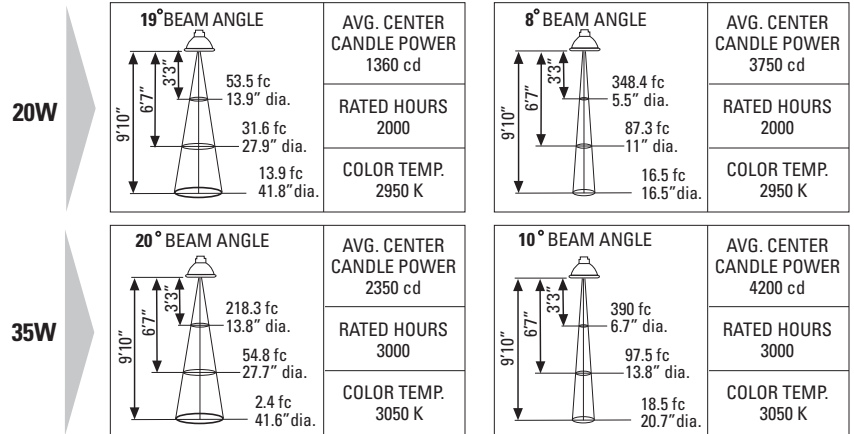

MR 16

STANDARD LAMP

OPTIONAL LAMPS

FILL OUT BELOW

TYPE	WATTS	BEAM ANGLE
(e.g.) MR 11	20 W	28°

PROJECT NAME	CONTRACTOR
FIXTURE SCHED. TYPE	DISTRIBUTOR
SPECIFIER	REPRESENTATIVE

visit us at :
www.celestiallighting.com
e-mail :
info@celestiallighting.com