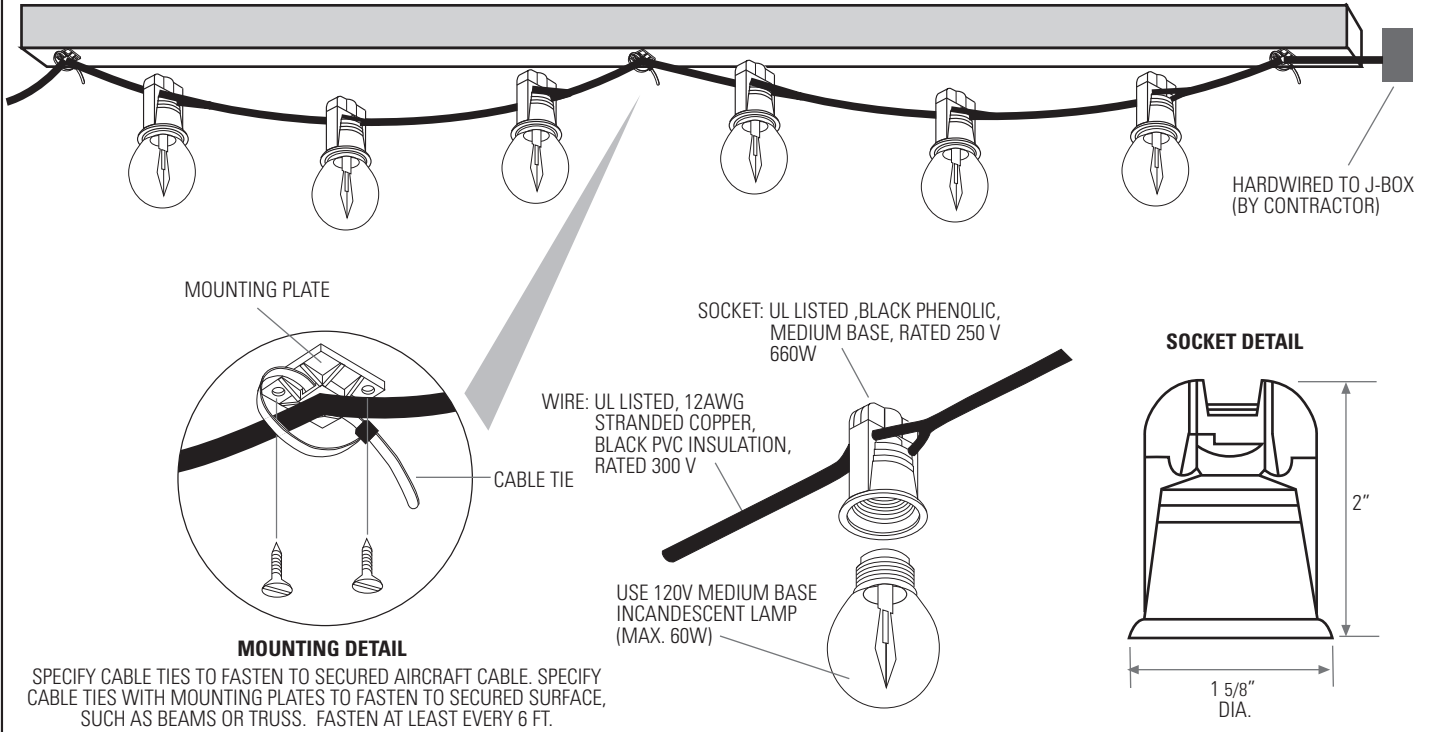

**STRINGLITE**

- Ideal for lighting above patios, walkways and plazas
- Listed for wet location
- Lamps not included

LAMPS NOT INCLUDED

•DRAWING NOT TO SCALE•

MAXIMUM 1440 W PER CIRCUIT

**S P E C I F I C A T I O N S**

PRODUCT CODE	SOCKET SPACING
STL	12 12" ON CENTER 18 18" ON CENTER OR SPECIFY OTHER SPACING

**EXAMPLE**

STL	-	18
-----	---	----

FILL OUT BELOW FOR SUBMITTAL

STL	-	
-----	---	--

<b>PROJECT NAME</b>	<b>SPECIFIER</b>
<b>FIXTURE SCHED. TYPE</b>	<b>CONTRACTOR</b>
<b>QUANTITY</b>	<b>DISTRIBUTOR</b>
<b>LENGTHS</b>	<b>REPRESENTATIVE</b>