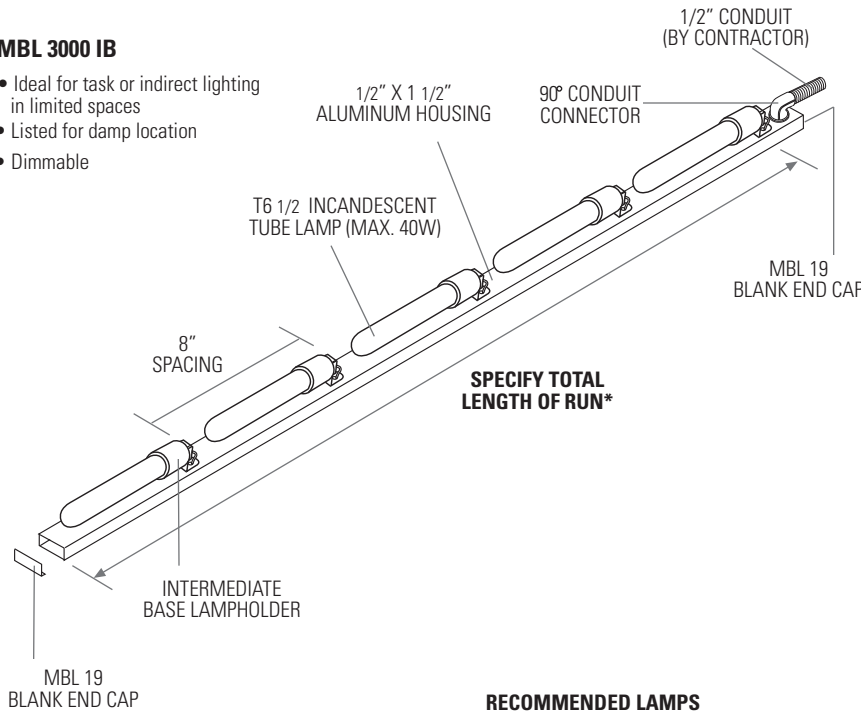

### MBL 3000 IB

- Ideal for task or indirect lighting in limited spaces
- Listed for damp location
- Dimmable

**SPECIFY TOTAL LENGTH OF RUN\***

#### RECOMMENDED LAMPS

TYPE : T6 1/2 INCANDESCENT TUBE LAMP  
BASE : INTERMEDIATE BASE

WATTS	RATED HRS.	LUMENS
20W	7000	90
25W	1000	244
40W	750	420

\*MAXIMUM 10 FT. PER SECTION

**LAMPS NOT INCLUDED**

#### QUICK REFERENCE INSTALLATION INSTRUCTIONS

1. Remove cover piece, using flathead screwdriver to pry open.
2. Screw mount bottom piece directly onto secure surface.
3. Snap cover piece into bottom piece.
4. To continue run, align and mount bottom piece of next section, end to end, then make electrical connections from cover piece to cover piece. Snap in cover.
5. Attach end caps at beginning and end of run, sliding base plate into bottom piece and securing with screw.
6. Connect lead wires at beginning of run to power source and ground. Do not power until installation is complete.
7. Insert lamps