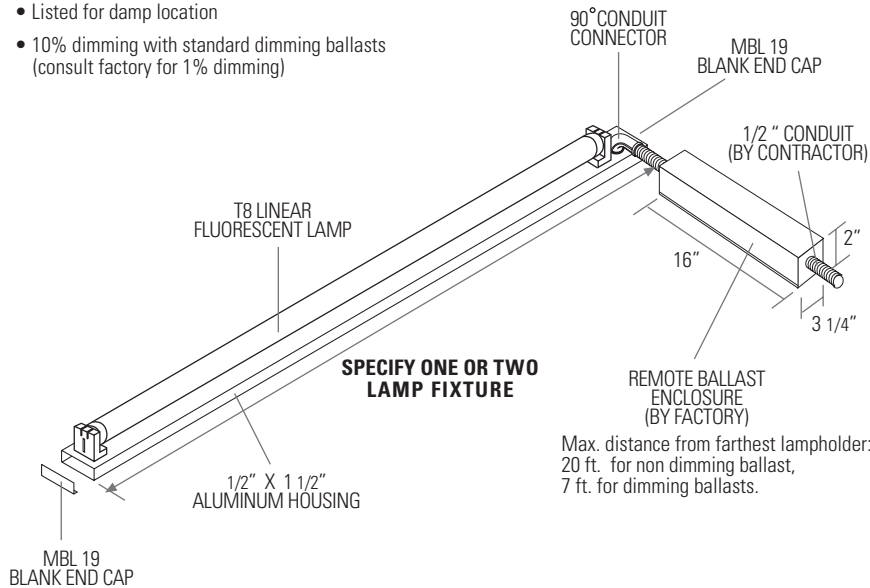

**MBL 5000 TF T8**

- Ideal for task or indirect lighting in limited spaces
- Listed for damp location
- 10% dimming with standard dimming ballasts (consult factory for 1% dimming)

**SPECIFY ONE OR TWO LAMP FIXTURE**

REMOTE BALLAST ENCLOSURE (BY FACTORY)  
Max. distance from farthest lampholder:  
20 ft. for non dimming ballast,  
7 ft. for dimming ballasts.

**LAMP SELECTION**

TYPE: T8 LINEAR FLUORESCENT

WATTS	LENGTH	RATED HRS.	LUMENS	COLOR TEMP.	CRI
17W	24"	20000- 24000	910 - 1400	3000-6500	75 - 98
25W	36"	20000- 24000	1550 - 2225	3000-6500	75 - 98
32W	48"	20000- 24000	2000 - 3100	3000-6500	75 - 98

Refer to lamp manufacturers' catalog for full selection and details.  
**LAMPS NOT INCLUDED**

**QUICK REFERENCE INSTALLATION INSTRUCTIONS**

1. Remove cover piece, using flathead screwdriver to pry open.
2. Screw mount bottom piece directly onto secure surface.
3. Snap cover piece into bottom piece.
4. Attach end caps at beginning and end of run, sliding base plate into bottom piece and securing with screw.
5. Connect lead wires from ballast to power source and ground. Do not power until installation complete.
6. Insert lamps.