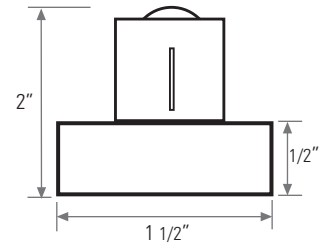

QUICK REFERENCE INSTALLATION INSTRUCTIONS

1. Remove cover piece, using flathead screwdriver to pry open.
2. Screw mount bottom piece directly onto secure surface.
3. Snap cover piece into bottom piece.
4. Attach end caps at beginning and end of run, sliding base plate into bottom piece and securing with screw.
5. Connect lead wires from ballast to power source and ground. Do not power until installation complete.
6. Insert lamps.