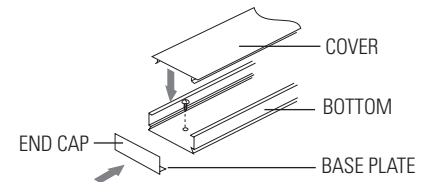

REMOTE BALLAST ENCLOSURE (BY FACTORY)  
Max. distance from farthest lampholder:  
20 ft. for non dimming ballast,  
7 ft. for dimming ballasts.

**LAMP SELECTION**

TYPE: T8 LINEAR FLUORESCENT

WATTS	LENGTH	RATED HRS.	LUMENS	COLOR TEMP.	CRI
17W	24"	20000- 24000	910 - 1400	3000-6500	75 - 98
25W	36"	20000- 24000	1550 - 2225	3000-6500	75 - 98
32W	48"	20000- 24000	2000 - 3100	3000-6500	75 - 98

Refer to lamp manufacturers' catalog for full selection and details.  
**LAMPS NOT INCLUDED**

**QUICK REFERENCE INSTALLATION INSTRUCTIONS**

1. Remove cover piece, using flathead screwdriver to pry open.
2. Screw mount bottom piece directly onto secure surface.
3. Snap cover piece into bottom piece.
4. Attach end caps at beginning and end of run, sliding base plate into bottom piece and securing with screw.
5. Connect lead wires from ballast to power source and ground. Do not power until installation complete.
6. Insert lamps.