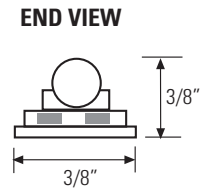

LITEFORM LF 1100

- Use as indirect lighting
- Ideal for areas with limited space
- Lamps included
- Transformer sold separately

QUICK REFERENCE INSTALLATION INSTRUCTIONS

1. Unroll lightstrip and cut to length.
2. Use plastic or insulated cable staples to mount to surface.
3. Strip end of lightstrip to attach power connector.
4. Connect to power source.