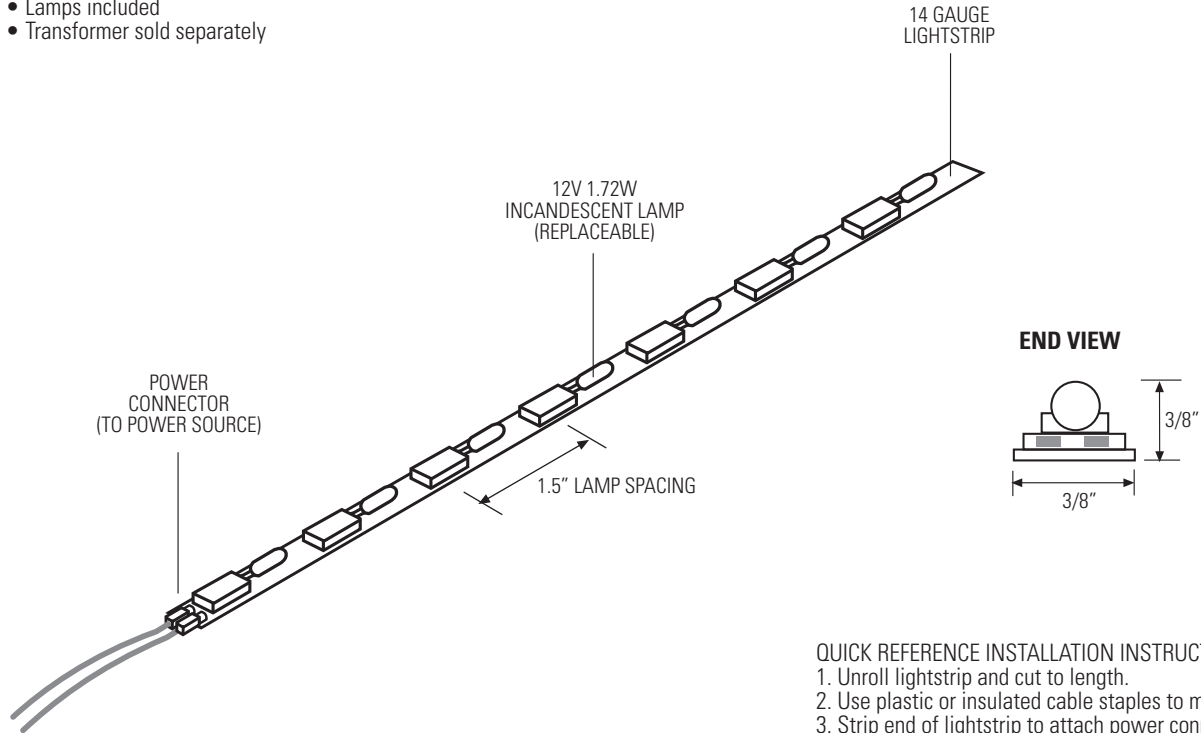

LITEFORM LF 1100

- Use as indirect lighting
- Ideal for areas with limited space
- Lamps included
- Transformer sold separately

QUICK REFERENCE INSTALLATION INSTRUCTIONS

1. Unroll lightstrip and cut to length.
2. Use plastic or insulated cable staples to mount to surface.
3. Strip end of lightstrip to attach power connector.
4. Connect to power source.

- 14 watts per foot
- 84 lumens per foot
- Maximum run per circuit (15 amps) ; 12 feet

•DRAWING NOT TO SCALE•

S P E C I F I C A T I O N S

PRODUCT CODE	LAMP		LAMP SPACING
LF1100	LF3	12V 1.72W INCANDESCENT LAMP (10.5 LUMENS; 20,000 HRS RATED LIFE)	1.5 1.5" ON CENTER OR SPECIFY OTHER SPACING