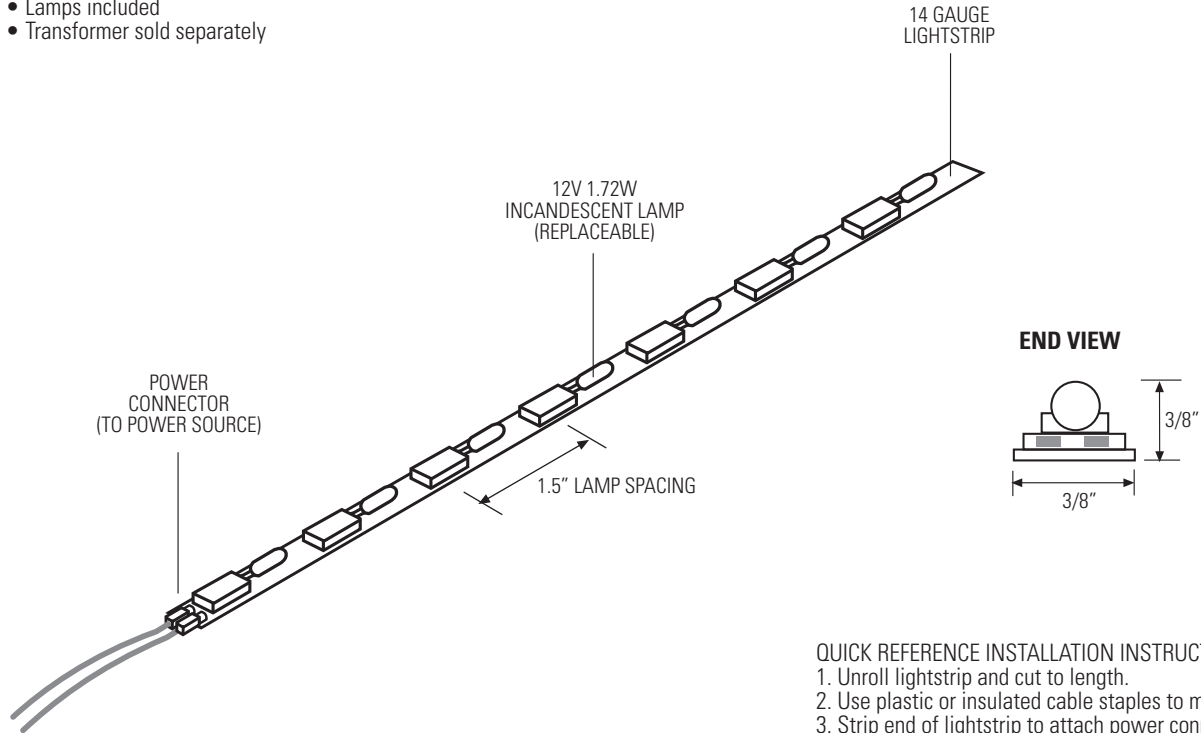

LITEFORM LF 1100

- Use as indirect lighting
- Ideal for areas with limited space
- Lamps included
- Transformer sold separately

- QUICK REFERENCE INSTALLATION INSTRUCTIONS**
1. Unroll lightstrip and cut to length.
 2. Use plastic or insulated cable staples to mount to surface.
 3. Strip end of lightstrip to attach power connector.
 4. Connect to power source.

- 14 watts per foot
- 84 lumens per foot
- Maximum run per circuit (15 amps) ; 12 feet

•DRAWING NOT TO SCALE•

S P E C I F I C A T I O N S

PRODUCT CODE	LAMP		LAMP SPACING
LF1100	LF3	12V 1.72W INCANDESCENT LAMP (10.5 LUMENS; 20,000 HRS RATED LIFE)	1.5 1.5" ON CENTER OR SPECIFY OTHER SPACING