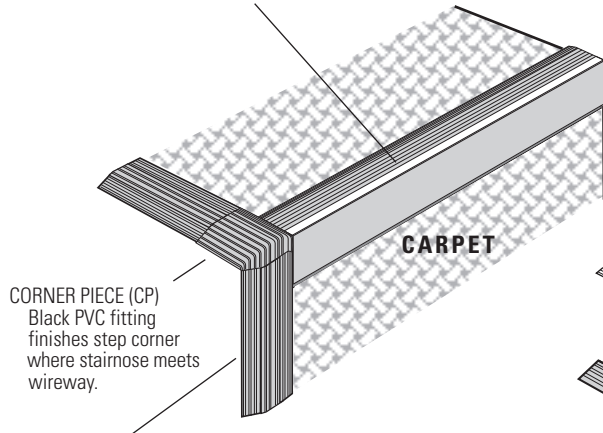

LF 5000 DELINEATED STAIRNOSE (UNLIGHTED)

Light grey edge on black stairnose provides added step definition when using LF 4000 Wall Light to illuminate steps. (Refer to LF 4000 Specifier Guide)

Soft vinyl stairnose withstands extreme loads and heavy foot traffic. Conforms to gradual curves and irregularities in flooring. ADA compliant design (No trip hazard)

CORNER PIECE (CP)
Black PVC fitting finishes step corner where stairnose meets wireway.

WIREWAY (WW)
Black PVC fitting provides transition from carpet to floor or edge. Used as raceway for wire harness for lighted stairnose.

LF 5000 DELINEATED STAIRNOSE (LIGHTED)
For stairways without adjacent walls.

LIGHTS ON STAIRNOSE RISER
Light output complies with requirements of NFPA's Life Safety Code (0.2 footcandles) when installed as recommended.

Prismatic lens diffuses light onto step while eliminating glare. Snaps in and out for easy relamping.

MAXIMUM RUN PER 5 AMP CIRCUIT:
200 LEDs or 150 LF1 lamps

See maximum run chart for details.

•DRAWING NOT TO SCALE•