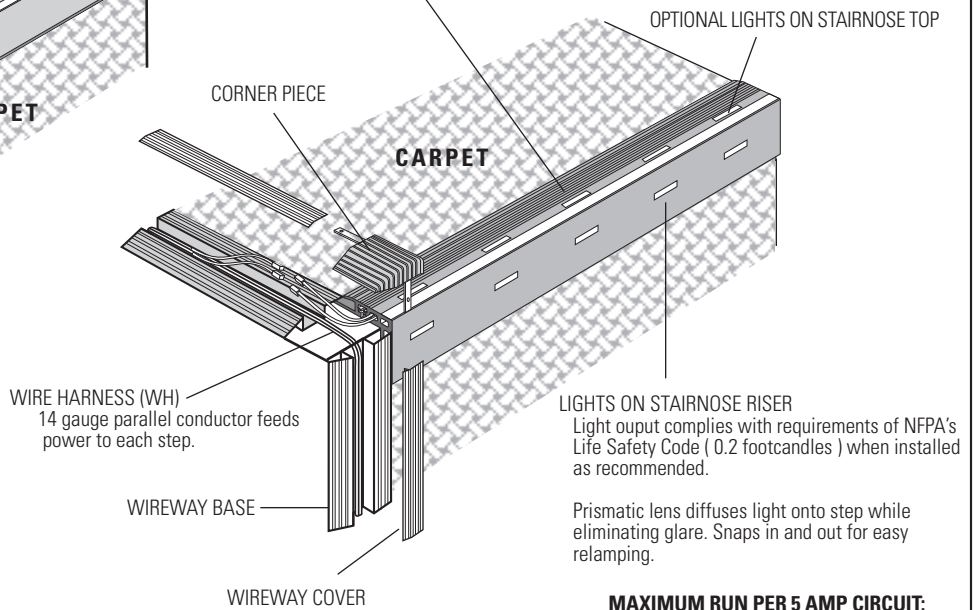

LF 5000 DELINEATED STAIRNOSE (UNLIGHTED)

Light grey edge on black stairnose provides added step definition when using LF 4000 Wall Light to illuminate steps. (Refer to LF 4000 Specifier Guide)

Soft vinyl stairnose withstands extreme loads and heavy foot traffic. Conforms to gradual curves and irregularities in flooring. ADA compliant design (No trip hazard)

CORNER PIECE (CP)
Black PVC fitting finishes step corner where stairnose meets wireway.

WIREWAY (WW)
Black PVC fitting provides transition from carpet to floor or edge. Used as raceway for wire harness for lighted stairnose.

LF 5000 DELINEATED STAIRNOSE (LIGHTED)
For stairways without adjacent walls.

LIGHTS ON STAIRNOSE RISER
Light output complies with requirements of NFPA's Life Safety Code (0.2 footcandles) when installed as recommended.

Prismatic lens diffuses light onto step while eliminating glare. Snaps in and out for easy relamping.

MAXIMUM RUN PER 5 AMP CIRCUIT:
200 LEDs or 150 LF1 lamps

See maximum run chart for details.

•DRAWING NOT TO SCALE•