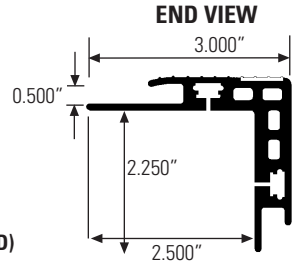

S P E C I F I C A T I O N S

PRODUCT CODE	STAIRNOSE LIGHT		LED / LAMP		LED / LAMP SPACING	
			TYPE	DESCRIPTION		
LF 5000	NL	NO LIGHTS				
	RO	RISER ONLY	A	DC 9.5V 0.2W HIGH OUTPUT AMBER LED (100,000 HRS. RATED LIFE)	4	4" ON CENTER
			B	DC 9.5V 0.2W HIGH OUTPUT BLUE LED (25,000 HRS. RATED LIFE)	6	6" ON CENTER
			G	DC 9.5V 0.2W HIGH OUTPUT GREEN LED (25,000 HRS. RATED LIFE)		
			R	DC 9.5V 0.2W HIGH OUTPUT RED LED (100,000 HRS. RATED LIFE)		
			W	DC 9.5V 0.2W HIGH OUTPUT WHITE LED (25,000 HRS. RATED LIFE)		
			LF 1	12 V 0.34 W INCANDESCENT LAMP (80,000 HRS. RATED LIFE)		

EXAMPLE

LF 5000	NL