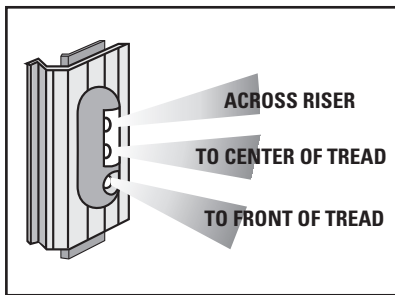

LF6000 RISER LIGHT (Patented)

- Supplements illumination from LF4000 Wall Light on wider steps
- Snaps into Wireway on step riser
- Easier to install and more cost effective than lights mounted to seats, which require additional wiring and conduit through armrest
- Combined light output complies with requirements of NFPA's Life Safety Code (0.2 footcandles) when installed as recommended

TRIPLE LED MODULE

- Three high-output directional LEDs distribute light across riser and to center and front of tread
- LED housing is designed to minimize glare toward screen / stage area and to patrons
- Low profile module is ADA compliant (no trip hazard) and resistant to spillage and tampering
- LEDs are rated for long life and resistant to vibration

•DRAWING NOT TO SCALE•

S P E C I F I C A T I O N S

| PRODUCT CODE | LED | | RIGHT OR LEFT SIDE (FACING TOP OF STAIRCASE) | |
|--------------|------|---|--|------------|
| | TYPE | DESCRIPTION | L | R |
| LF 6000 | A | DC 9.5V HIGH OUTPUT AMBER LED (100,000 HRS. RATED LIFE) | L | LEFT SIDE |
| | R | DC 9.5V HIGH OUTPUT RED LED (100,000 HRS. RATED LIFE) | R | RIGHT SIDE |