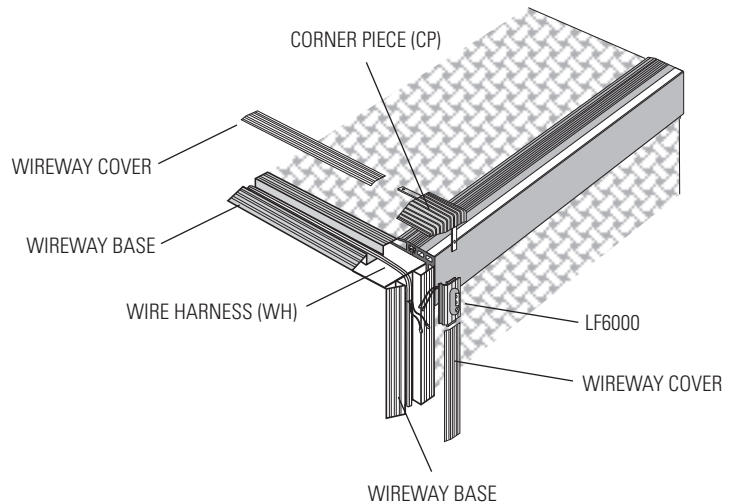

LF6000 RISER LIGHT (Patented)

- Supplements illumination from LF4000 Wall Light on wider steps
- Snaps into Wireway on step riser
- Easier to install and more cost effective than lights mounted to seats, which require additional wiring and conduit through armrest
- Combined light output complies with requirements of NFPA's Life Safety Code (0.2 footcandles) when installed as recommended

TRIPLE LED MODULE

- Three high-output directional LEDs distribute light across riser and to center and front of tread
- LED housing is designed to minimize glare toward screen / stage area and to patrons
- Low profile module is ADA compliant (no trip hazard) and resistant to spillage and tampering
- LEDs are rated for long life and resistant to vibration

•DRAWING NOT TO SCALE•

S P E C I F I C A T I O N S

| PRODUCT CODE | LED | | RIGHT OR LEFT SIDE (FACING TOP OF STAIRCASE) | |
|--------------|------|---|--|------------|
| | TYPE | DESCRIPTION | L | R |
| LF 6000 | A | DC 9.5V HIGH OUTPUT AMBER LED (100,000 HRS. RATED LIFE) | L | LEFT SIDE |
| | R | DC 9.5V HIGH OUTPUT RED LED (100,000 HRS. RATED LIFE) | R | RIGHT SIDE |