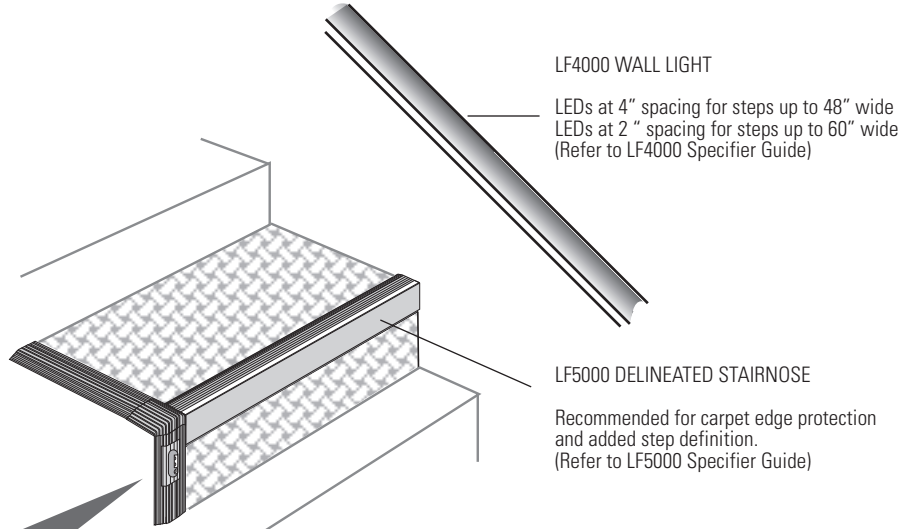

LF6000 RISER LIGHT (Patented)

- Supplements illumination from LF4000 Wall Light on wider steps
- Snaps into Wireway on step riser
- Easier to install and more cost effective than lights mounted to seats, which require additional wiring and conduit through armrest
- Combined light output complies with requirements of NFPA's Life Safety Code (0.2 footcandles) when installed as recommended

TRIPLE LED MODULE

- Three high-output directional LEDs distribute light across riser and to center and front of tread
- LED housing is designed to minimize glare toward screen / stage area and to patrons
- Low profile module is ADA compliant (no trip hazard) and resistant to spillage and tampering
- LEDs are rated for long life and resistant to vibration

•DRAWING NOT TO SCALE•

S P E C I F I C A T I O N S

| PRODUCT CODE | LED | | RIGHT OR LEFT SIDE (FACING TOP OF STAIRCASE) | |
|--------------|------|---|--|------------|
| | TYPE | DESCRIPTION | L | R |
| LF 6000 | A | DC 9.5V HIGH OUTPUT AMBER LED (100,000 HRS. RATED LIFE) | L | LEFT SIDE |
| | R | DC 9.5V HIGH OUTPUT RED LED (100,000 HRS. RATED LIFE) | R | RIGHT SIDE |